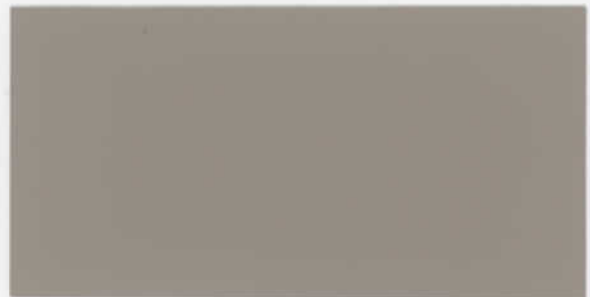

SCHEME E – (2019 PAINT POLICY) MONTAGE AT MISSION HILLS

EXTERIOR PAINT SCHEMES

MAIN BODY #1 -
0182 IVORY RIDGE

MAIN BODY #2 -
0140 COZY COVER

MAIN BODY #3 -
0045 SIZZLING HOT

MAIN BODY #4 -
0190 VILLAGE CRIER