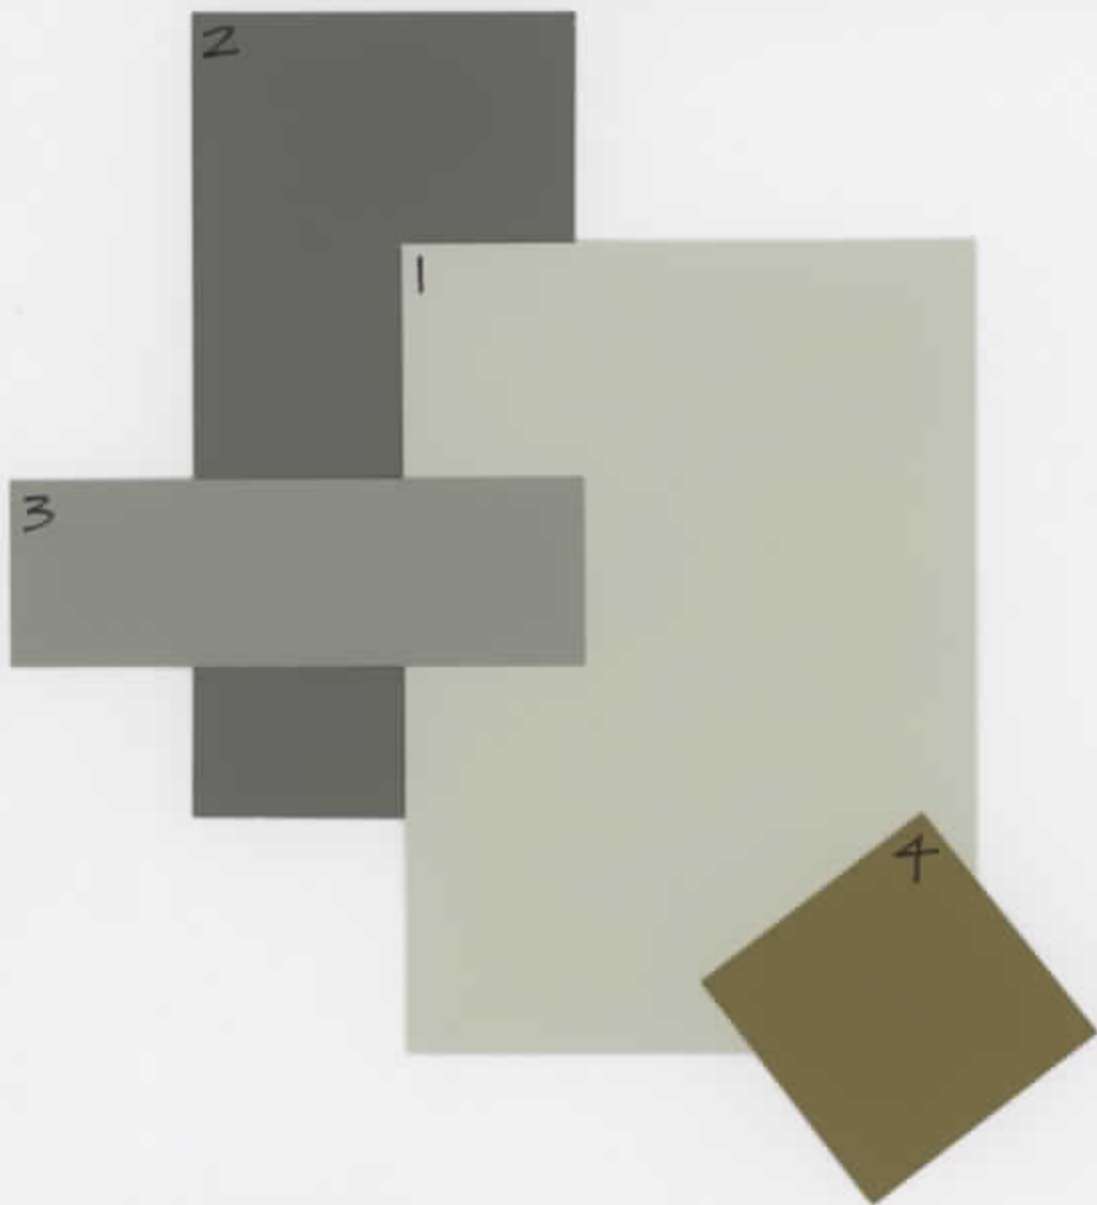

THE #1 CHOICE OF
PAINTING PROFESSIONALS®

Montage at Mission Hills

Scheme 1 (2019 Paint Policy)

1. Main Body - DET642 Bay Salt
2. Fascia/Trim/Chimney Cap/French Doors - DET626 Metal Fringe
3. Stucco Accent/Garage Door - DET512 Whale Watching
4. Front Door/Shutters - DET656 Heart of Gold