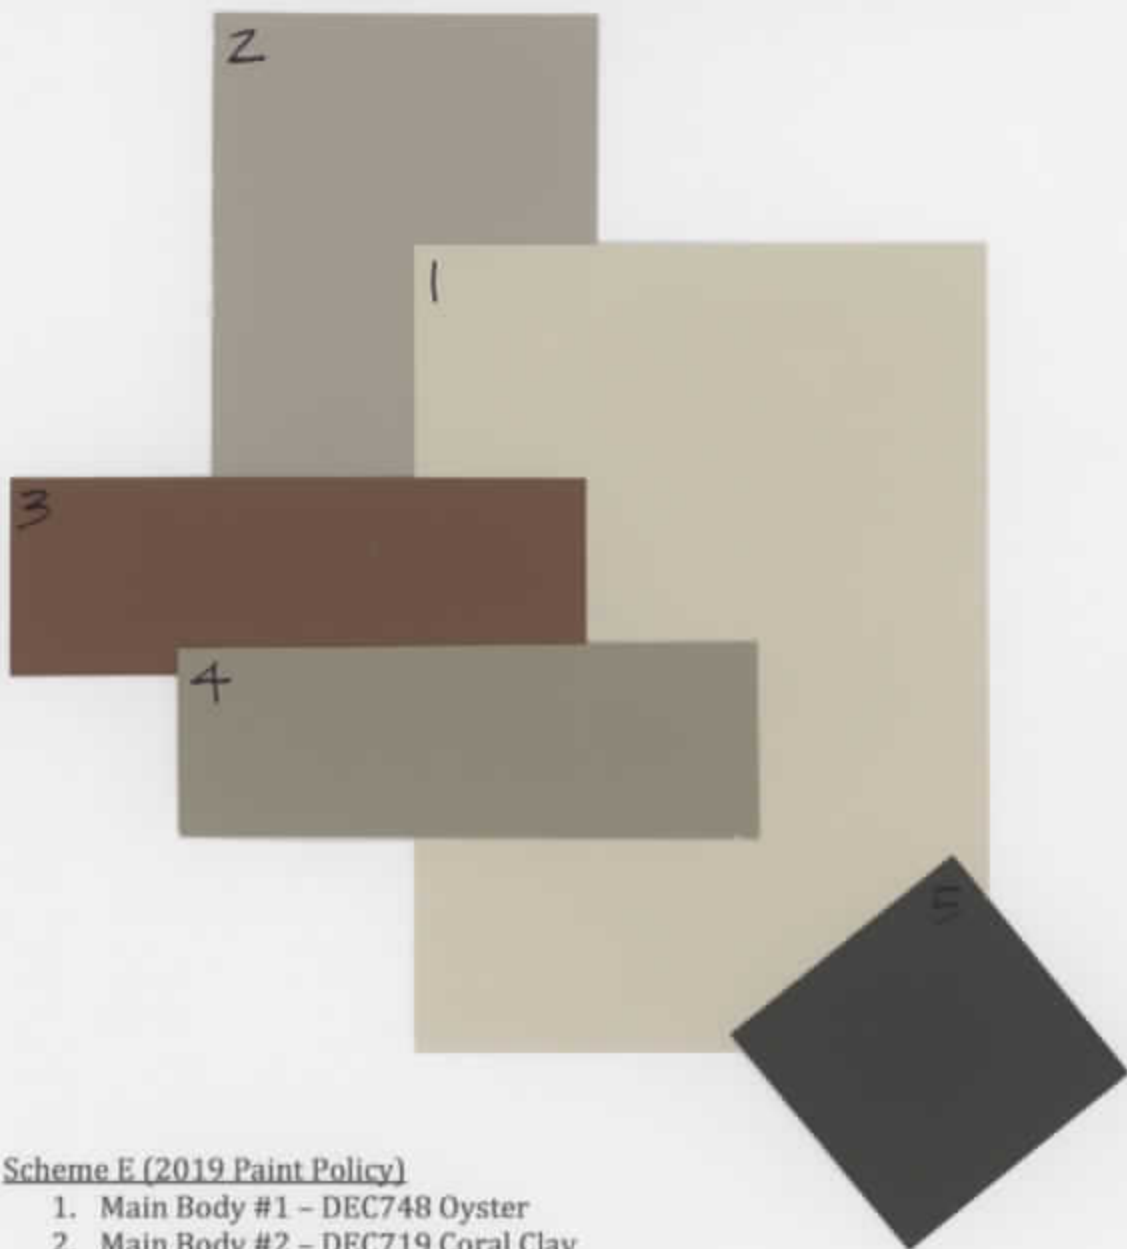

THE #1 CHOICE OF
PAINTING PROFESSIONALS®

Montage at Mission Hills

Scheme E (2019 Paint Policy)

1. Main Body #1 – DEC748 Oyster
2. Main Body #2 – DEC719 Coral Clay
3. Main Body #3 – DEC706 Rosewood
4. Main Body #4 – DEC759 Hickory
5. Main Body #5/Front Door/Wrought Iron – DE6398 Louisiana Mud