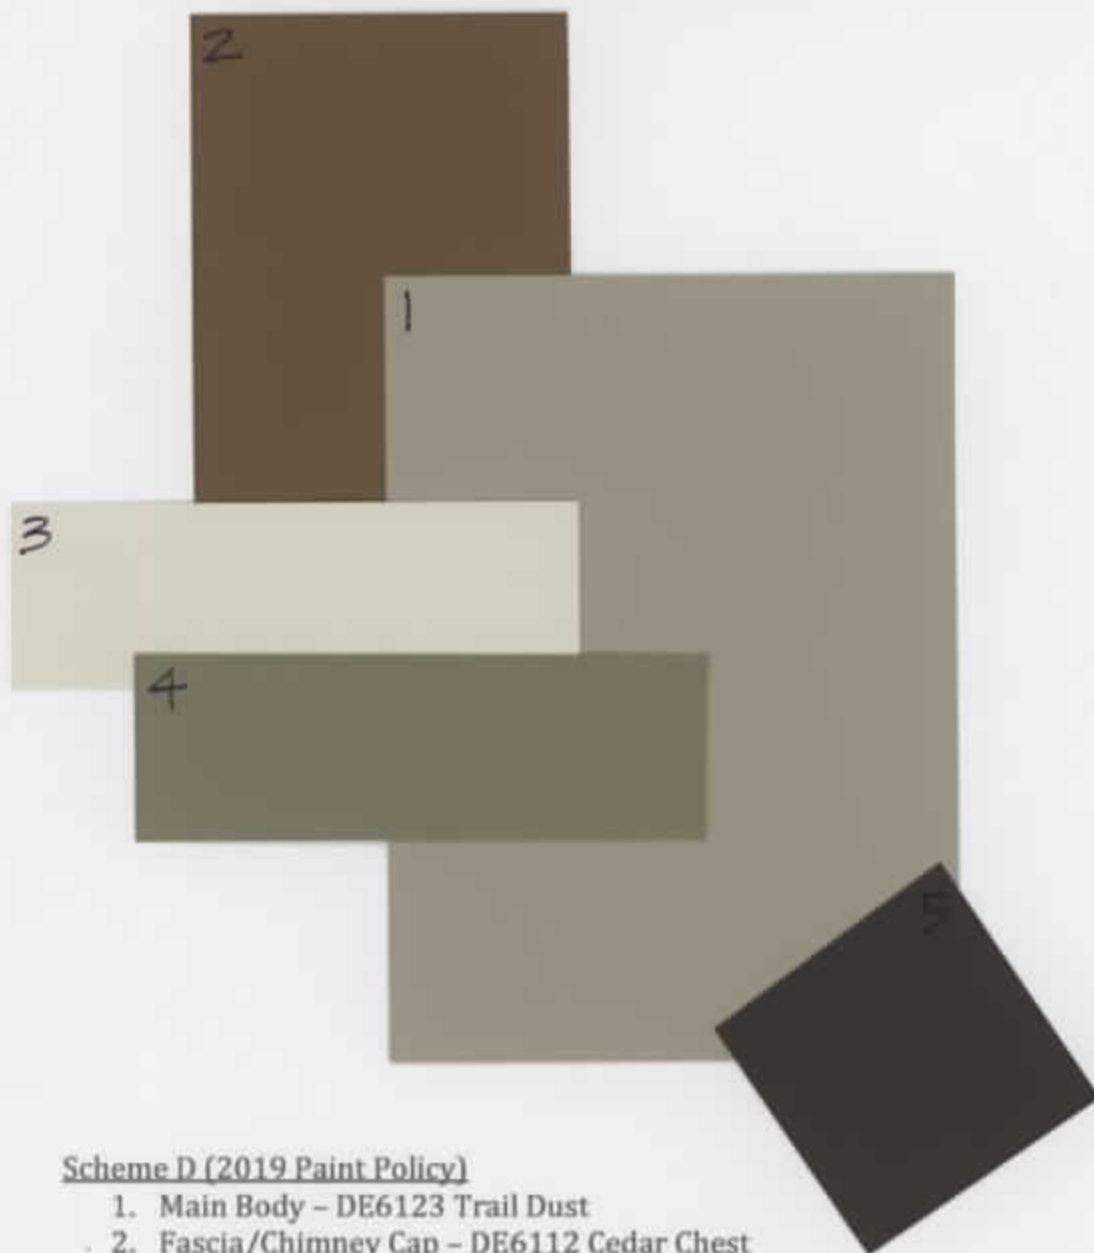

## Montage at Mission Hills

### Scheme D (2019 Paint Policy)

1. Main Body - DE6123 Trail Dust
2. Fascia/Chimney Cap - DE6112 Cedar Chest
3. Trim Color Options - DEC765 Bone
4. Stucco Accent/Garage Door - DE6208 Tuscan Mosaic
5. Front Door/Shutters/Wrought Iron - DE6014 Dark Chocolate