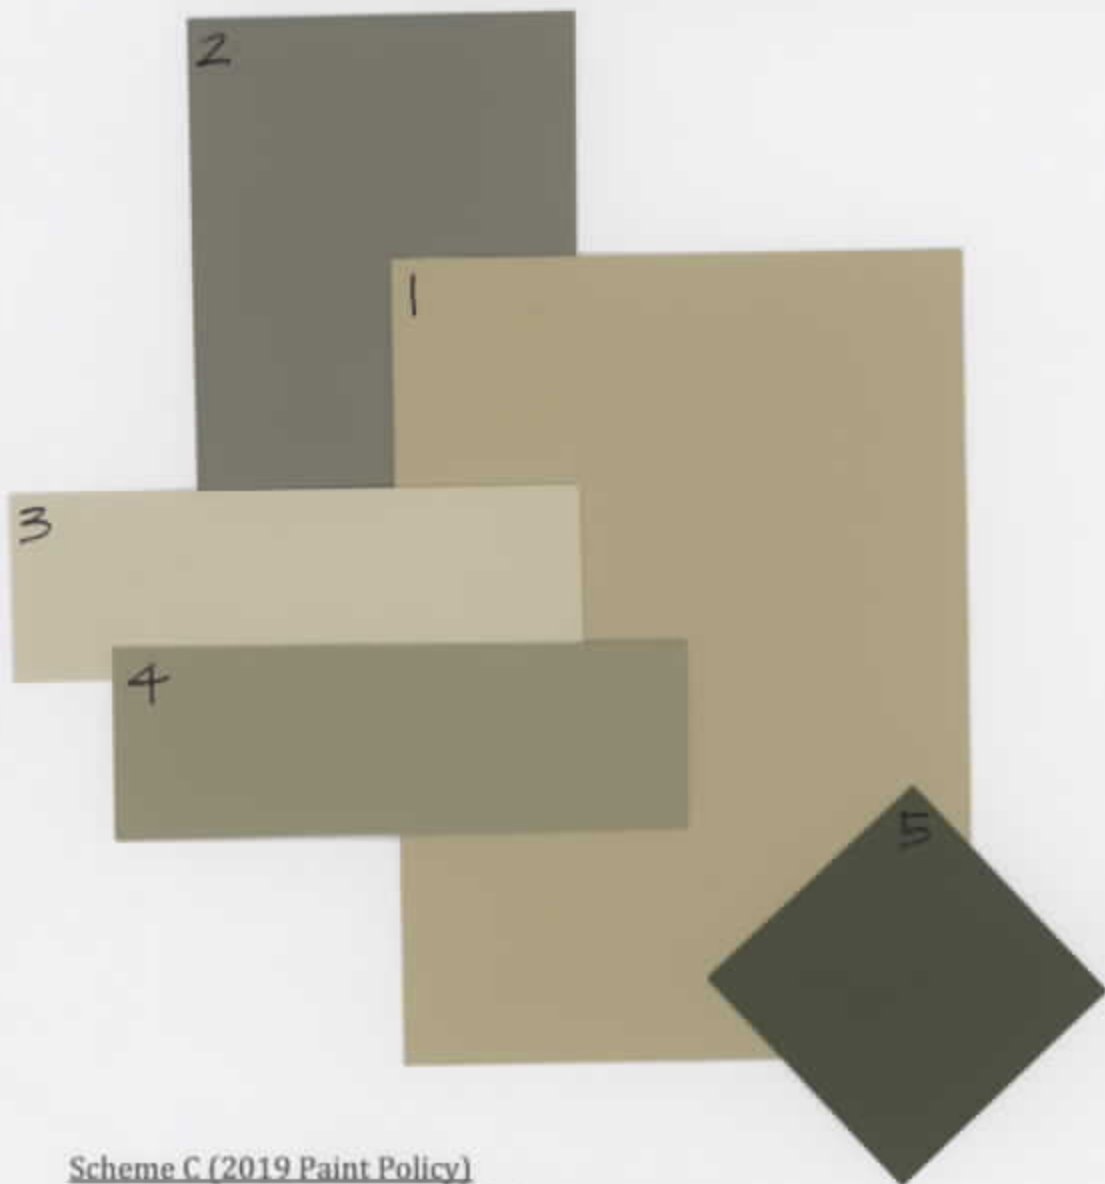

### Scheme C (2019 Paint Policy)

1. Main Body - DEC726 Adobe
2. Fascia/Chimney Cap - DEC750 Bison Beige
3. Trim Color Options - DEC764 Inside Passage
4. Stucco Accent/Garage Door - DEC760 Desert Gray
5. Front Door/Shutters/Wrought Iron - DE6238 Spruce Woods