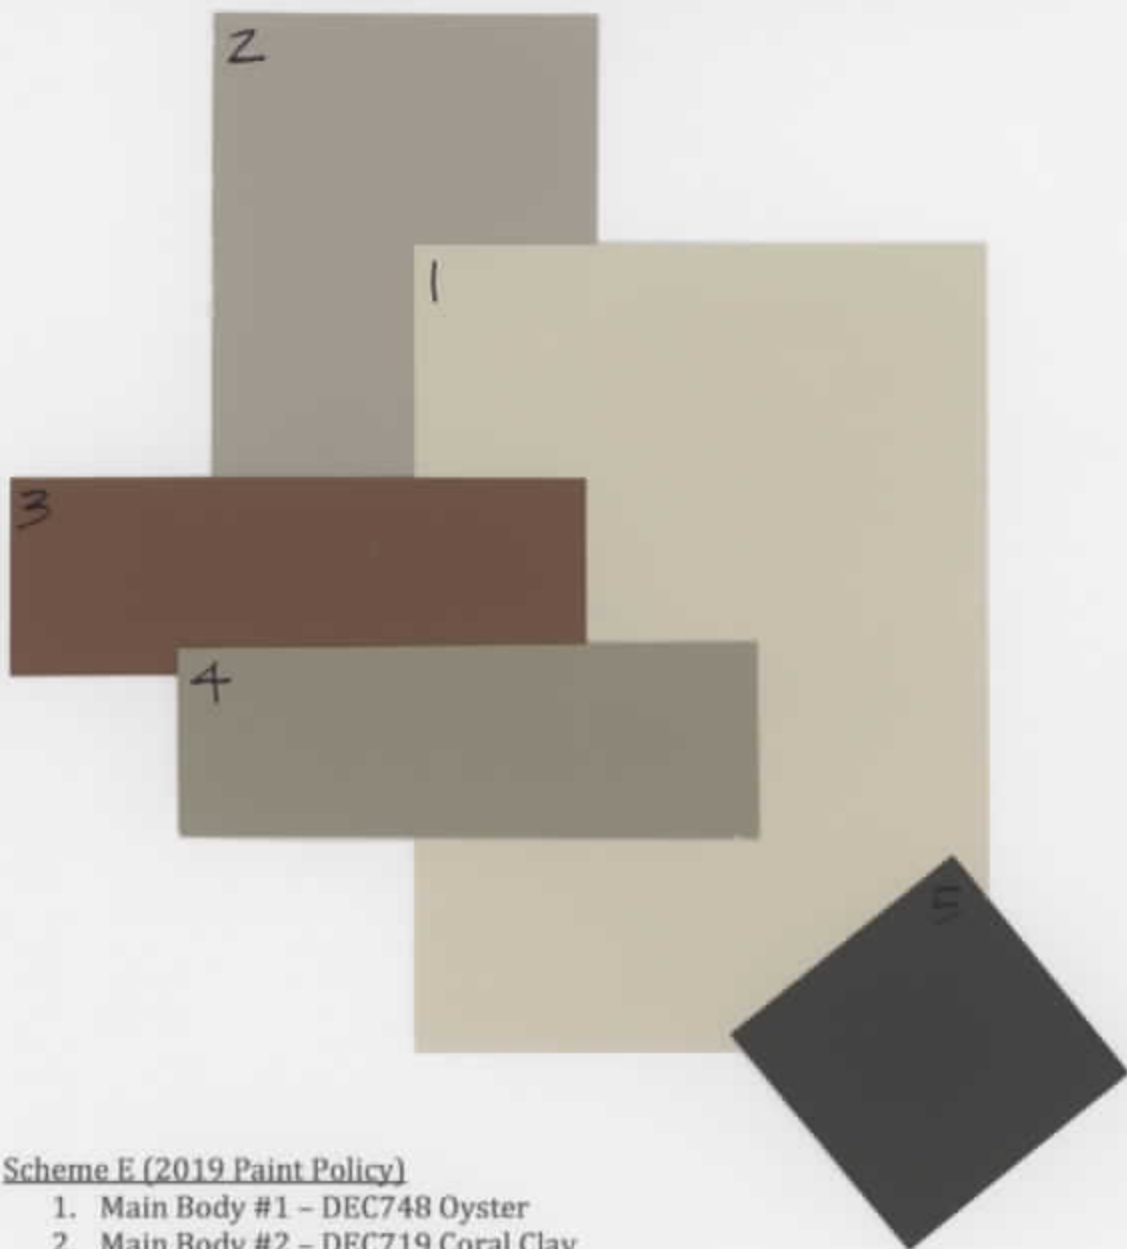

THE #1 CHOICE OF
PAINTING PROFESSIONALS®

Montage at Mission Hills

Scheme E (2019 Paint Policy)

1. Main Body #1 – DEC748 Oyster
2. Main Body #2 – DEC719 Coral Clay
3. Main Body #3 – DEC706 Rosewood
4. Main Body #4 – DEC759 Hickory
5. Main Body #5/Front Door/Wrought Iron – DE6398 Louisiana Mud

Notes: Previously Scheme 7 – 2014 Paint Policy