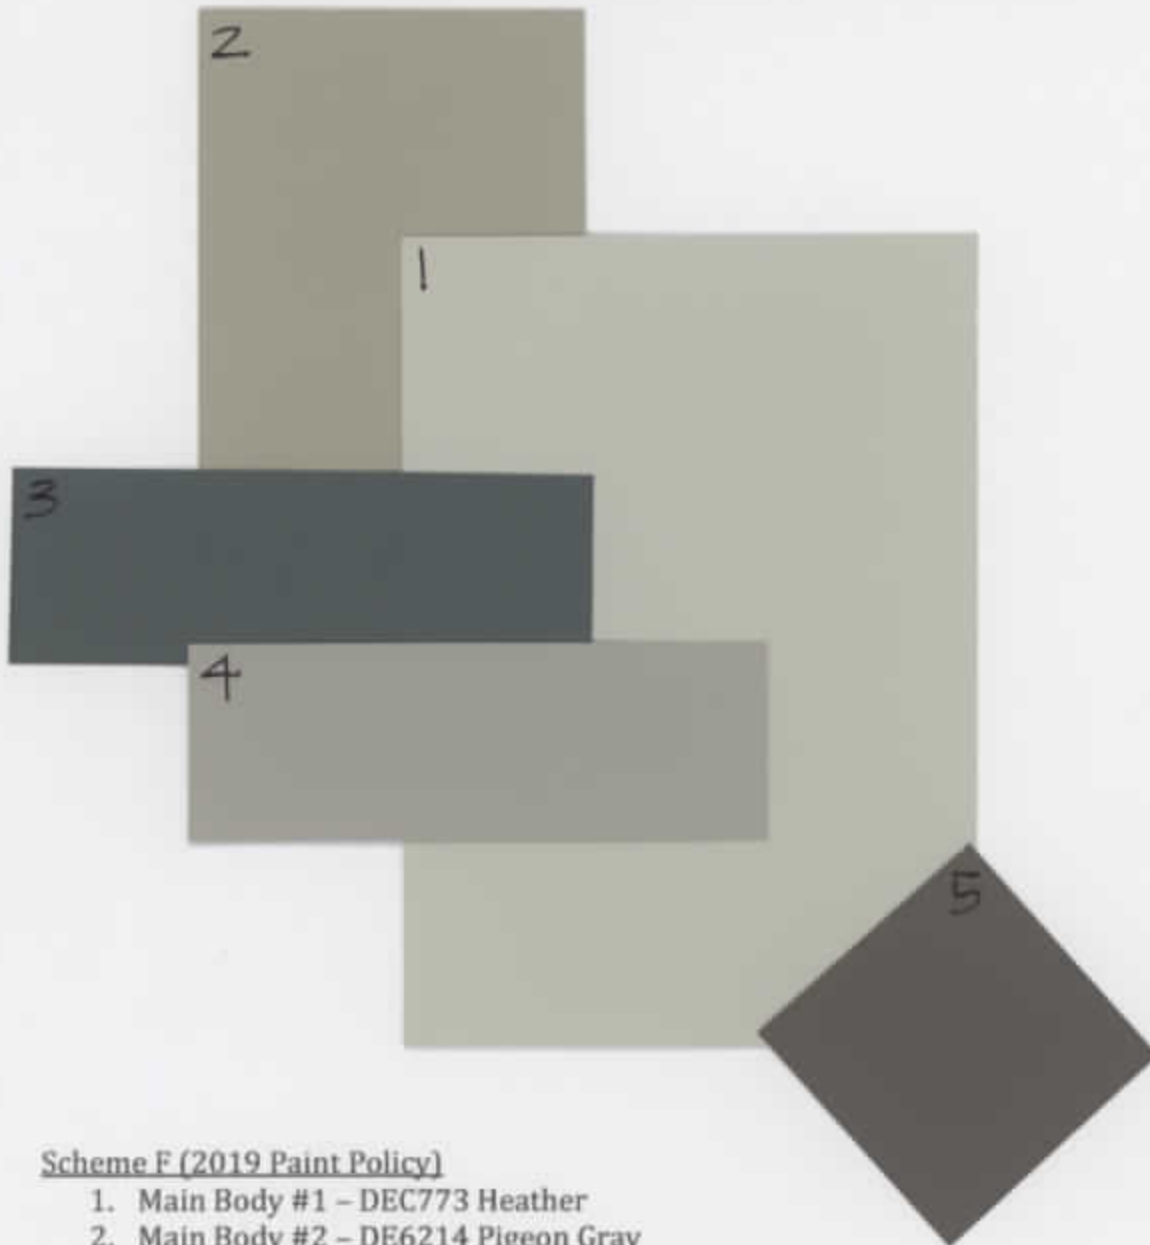

THE #1 CHOICE OF
PAINTING PROFESSIONALS®

Montage at Mission Hills

Scheme F (2019 Paint Policy)

1. Main Body #1 - DEC773 Heather
2. Main Body #2 - DE6214 Pigeon Gray
3. Main Body #3 - DEC797 Battleship Gray
4. Main Body #4 - DEC770 Drifting
5. Main Body #5/Front Door/Wrought Iron - DE6040 Cave of the Winds

Notes: Previously Scheme 8 - 2014 Paint Policy