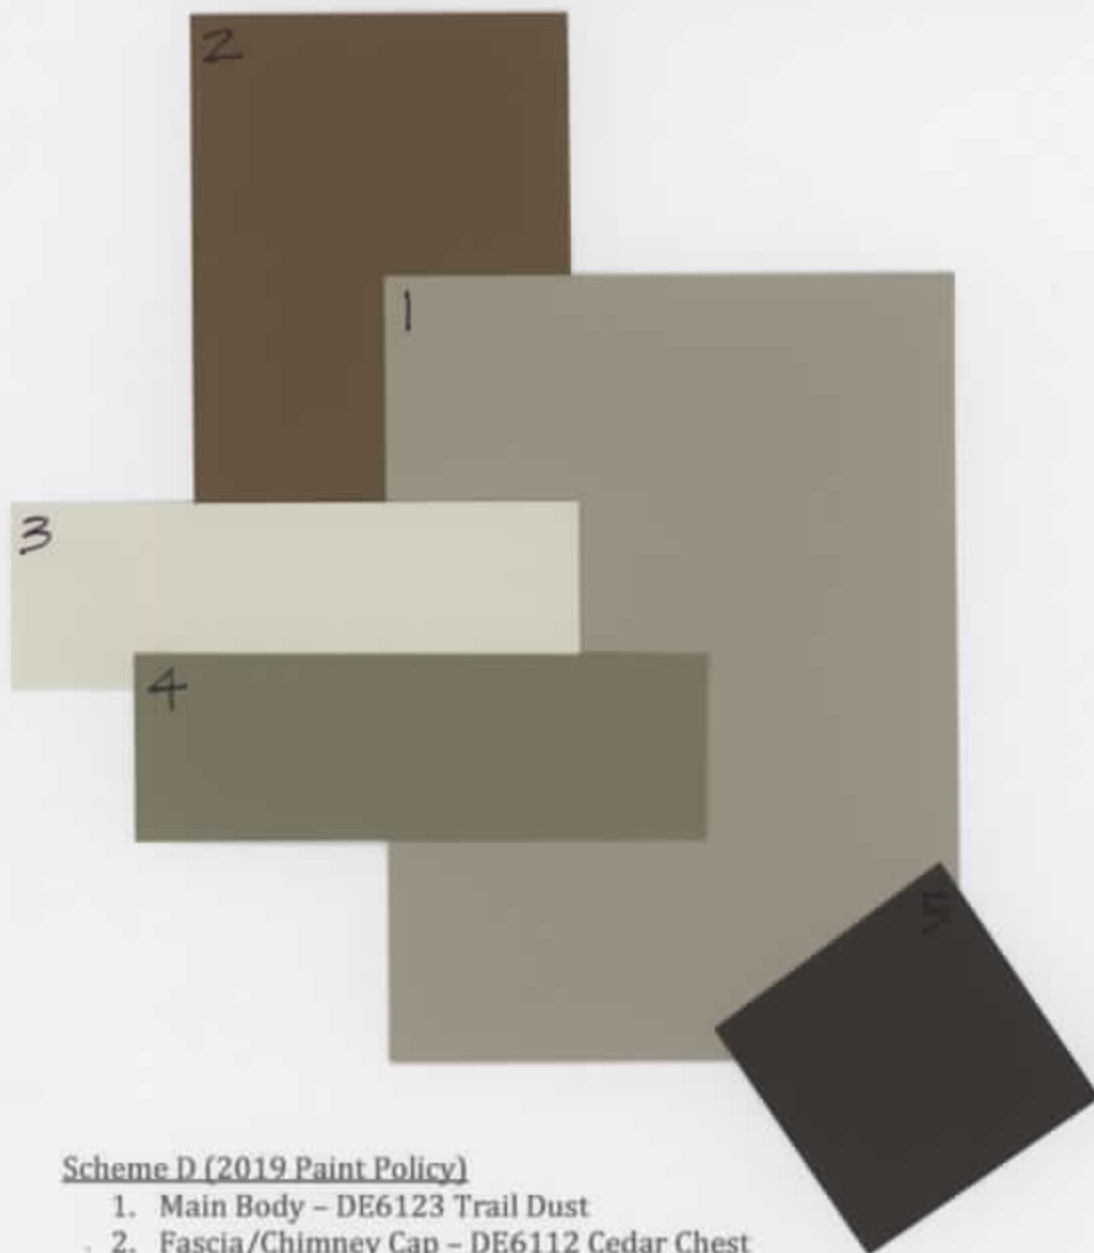

THE #1 CHOICE OF
PAINTING PROFESSIONALS®

Montage at Mission Hills

Scheme D (2019 Paint Policy)

1. Main Body - DE6123 Trail Dust
2. Fascia/Chimney Cap - DE6112 Cedar Chest
3. Trim Color Options - DEC765 Bone
4. Stucco Accent/Garage Door - DE6208 Tuscan Mosaic
5. Front Door/Shutters/Wrought Iron - DE6014 Dark Chocolate

Notes: Previously Scheme 5 - 2014 Paint Policy