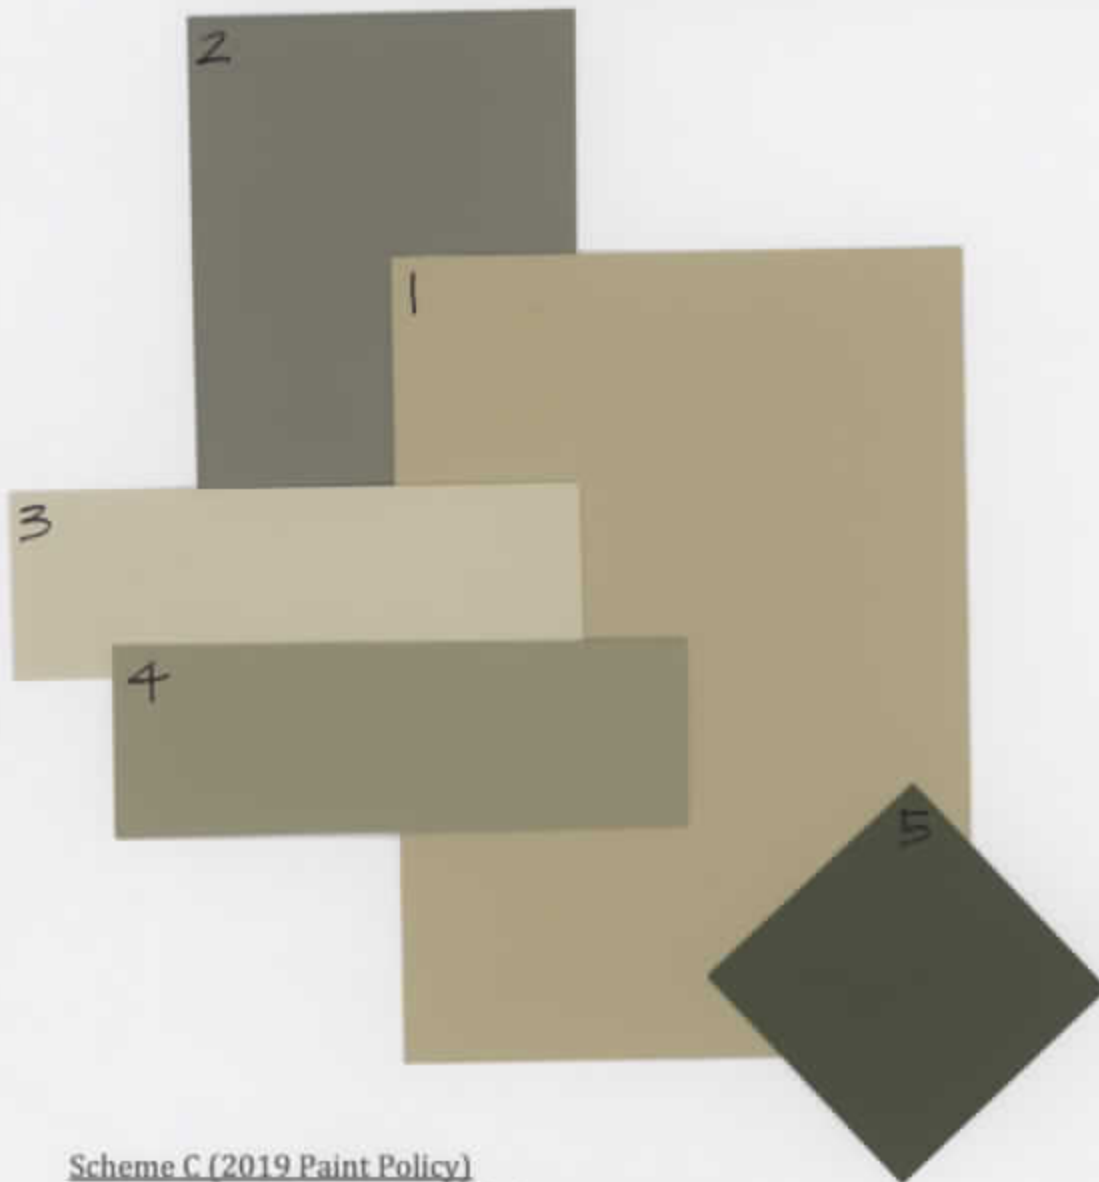

THE #1 CHOICE OF
PAINTING PROFESSIONALS®

Montage at Mission Hills

Scheme C (2019 Paint Policy)

1. Main Body - DEC726 Adobe
2. Fascia/Chimney Cap - DEC750 Bison Beige
3. Trim Color Options - DEC764 Inside Passage
4. Stucco Accent/Garage Door - DEC760 Desert Gray
5. Front Door/Shutters/Wrought Iron - DE6238 Spruce Woods

Notes: Previously Scheme 4 - 2014 Paint Policy