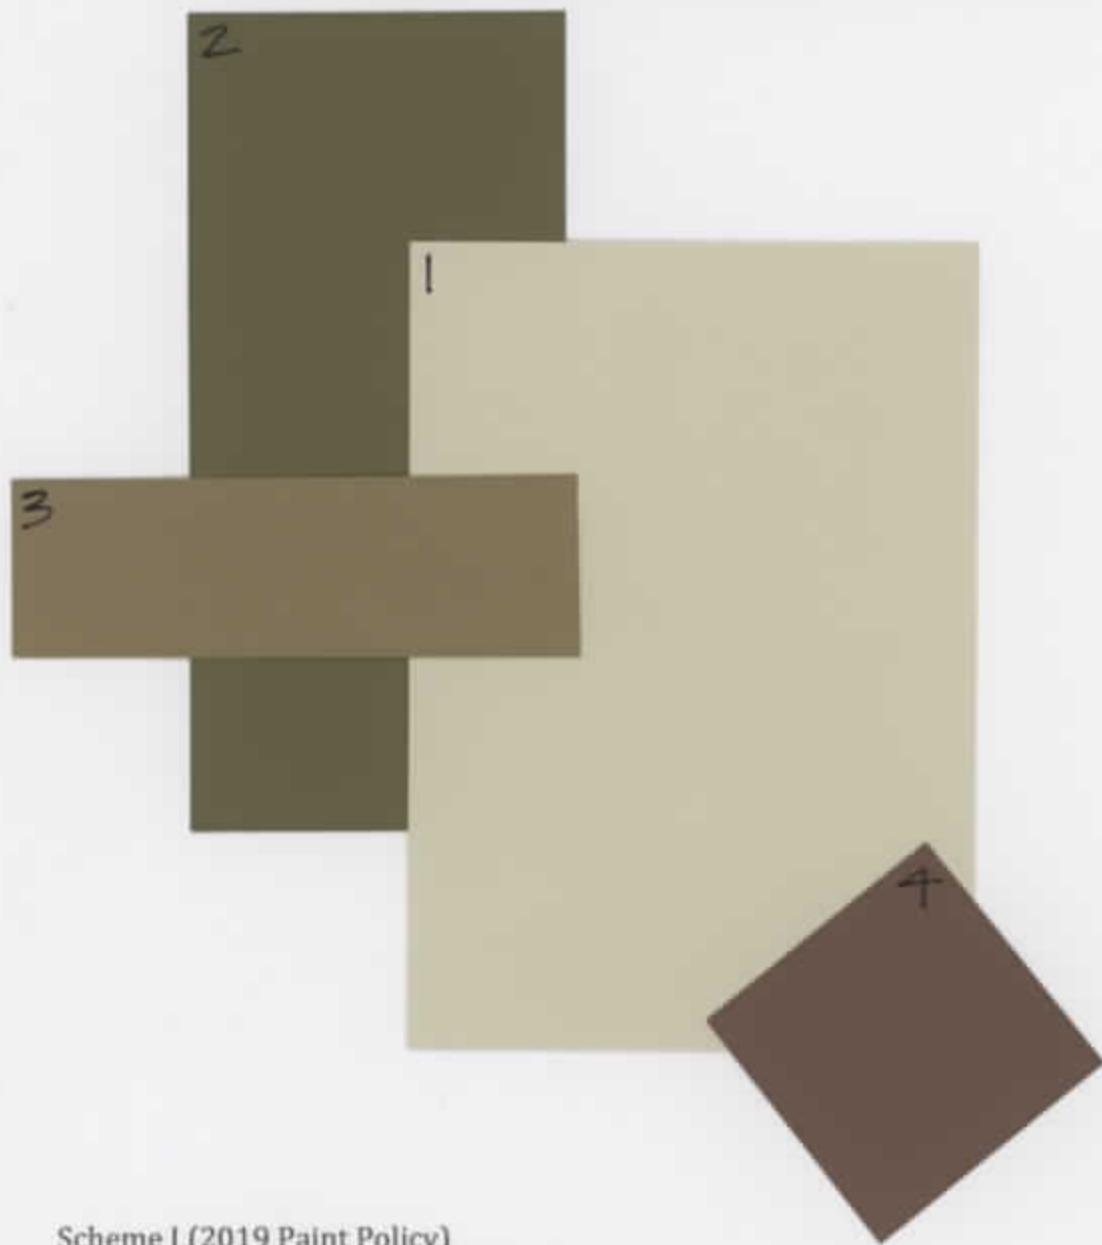

THE #1 CHOICE OF
PAINTING PROFESSIONALS®

Montage at Mission Hills

Scheme I (2019 Paint Policy)

1. Main Body - DE6171 Sand Dollar
2. Fascia/Trim/Chimney Cap/French Doors - DE6175 Burlap
3. Stucco Accent/Garage Door - DE6145 Rocky Ridge
4. Front Door/Shutters - DE6083 Bandlands Sunset