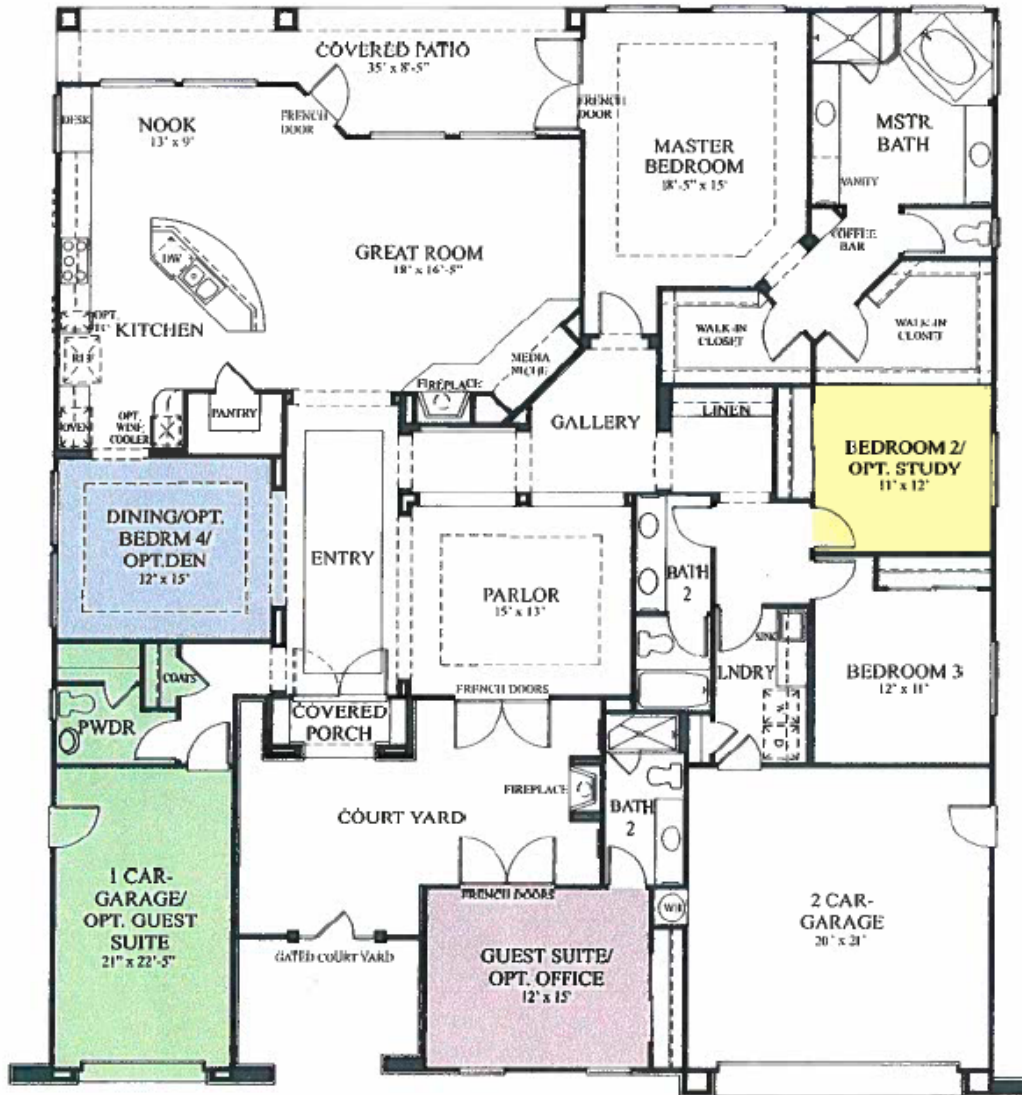

Picasso - Plan 4

Approximately 3,137 to 3,388 Square Feet • 3 Bedrooms, 2 Baths, Powder Room, Guest Suite with Private Entry

**#1 OPTIONAL STUDY
REPLACES BEDROOM #2**

**#2 OPTIONAL OFFICE
REPLACES GUEST SUITE**

**#3 OPTIONAL DEN
REPLACES DINING ROOM**

**#4 OPTIONAL GUEST SUITE
REPLACES GARAGE**

**#5 OPTIONAL BEDROOM 4
REPLACES DINING**

4A

4C