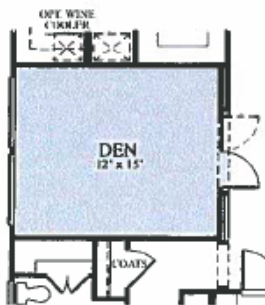

Picasso - Plan 4

Approximately 3,137 to 3,388 Square Feet • 3 Bedrooms, 2 Baths, Powder Room, Guest Suite with Private Entry

**#1 OPTIONAL STUDY
REPLACES BEDROOM #2**

**#2 OPTIONAL OFFICE
REPLACES GUEST SUITE**

**#3 OPTIONAL DEN
REPLACES DINING ROOM**

**#4 OPTIONAL GUEST SUITE
REPLACES GARAGE**

**#5 OPTIONAL BEDROOM 4
REPLACES DINING**

4A

4C