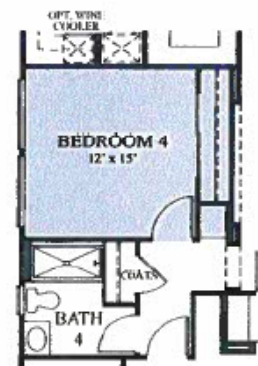

Picasso - Plan 4

Approximately 3,137 to 3,388 Square Feet • 3 Bedrooms, 2 Baths, Powder Room, Guest Suite with Private Entry

**#1 OPTIONAL STUDY
REPLACES BEDROOM #2**

**#2 OPTIONAL OFFICE
REPLACES GUEST SUITE**

**#3 OPTIONAL DEN
REPLACES DINING ROOM**

**#4 OPTIONAL GUEST SUITE
REPLACES GARAGE**

**#5 OPTIONAL BEDROOM 4
REPLACES DINING**

4A

4C