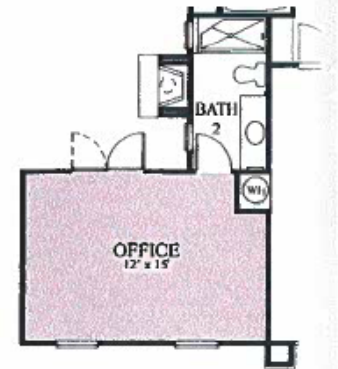

Picasso - Plan 4

Approximately 3,137 to 3,388 Square Feet • 3 Bedrooms, 2 Baths, Powder Room, Guest Suite with Private Entry

**#1 OPTIONAL STUDY
REPLACES BEDROOM #2**

**#2 OPTIONAL OFFICE
REPLACES GUEST SUITE**

**#3 OPTIONAL DEN
REPLACES DINING ROOM**

**#4 OPTIONAL GUEST SUITE
REPLACES GARAGE**

**#5 OPTIONAL BEDROOM 4
REPLACES DINING**

4A

4C