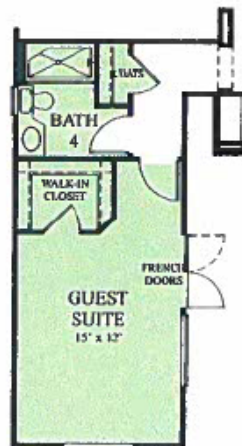

Picasso - Plan 4

Approximately 3,137 to 3,388 Square Feet • 3 Bedrooms, 2 Baths, Powder Room, Guest Suite with Private Entry

**#1 OPTIONAL STUDY
REPLACES BEDROOM #2**

**#2 OPTIONAL OFFICE
REPLACES GUEST SUITE**

**#3 OPTIONAL DEN
REPLACES DINING ROOM**

**#4 OPTIONAL GUEST SUITE
REPLACES GARAGE**

**#5 OPTIONAL BEDROOM 4
REPLACES DINING**

4A

4C