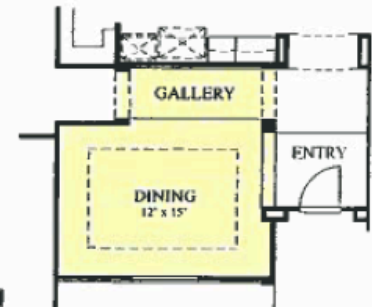

# Monet - Plan 1

Approximately 2,125 Square Feet • 2 Bedrooms & Den, 2 Baths

#1 OPTIONAL BEDROOM 3  
REPLACES DEN/ADDS BATH 3

#2B OPTIONAL POWDER ROOM

#2 OPTIONAL GUEST SUITE  
REPLACES BEDROOM #2

#3 OPTIONAL DINING  
REPLACES DEN