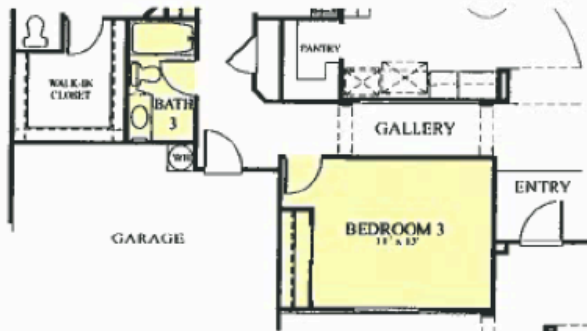

# Monet - Plan 1

Approximately 2,125 Square Feet • 2 Bedrooms & Den, 2 Baths

#1 OPTIONAL BEDROOM 3  
REPLACES DEN/ADDS BATH 3

#2B OPTIONAL POWDER ROOM

#2 OPTIONAL GUEST SUITE  
REPLACES BEDROOM #2

#3 OPTIONAL DINING  
REPLACES DEN