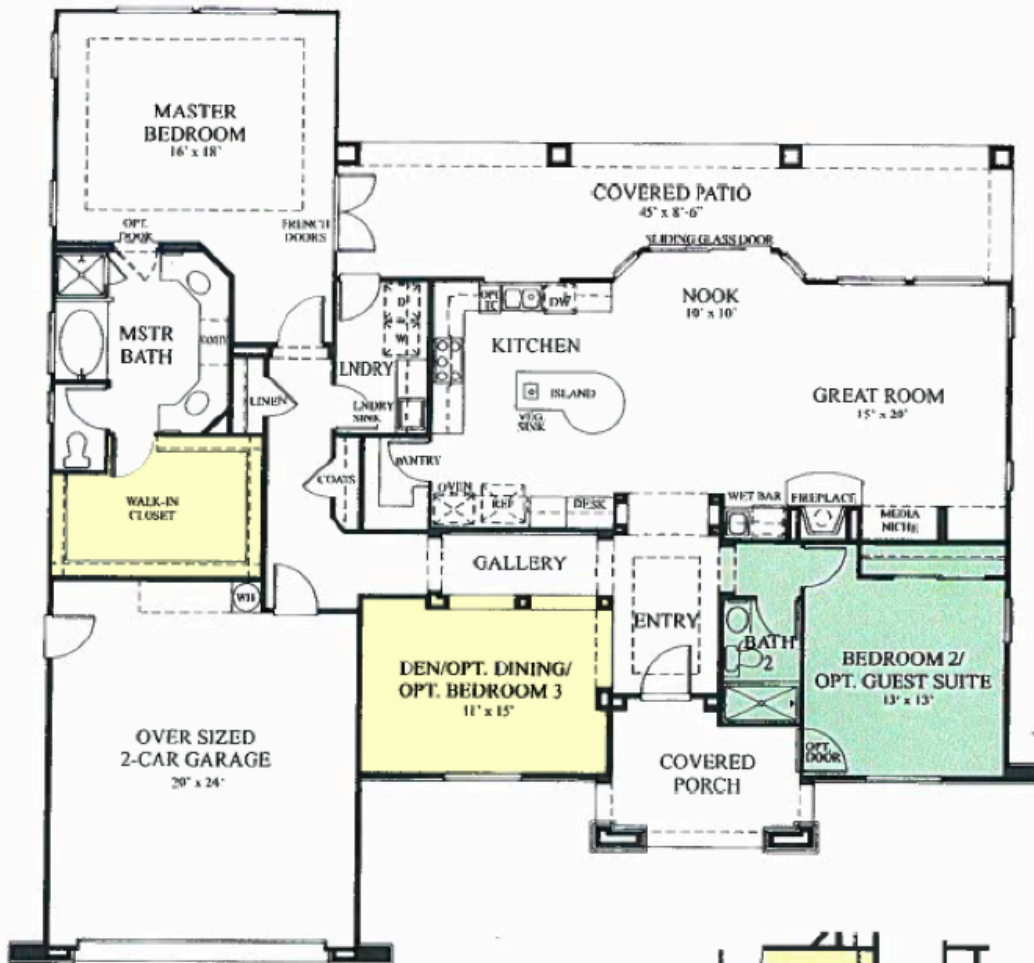

# Monet - Plan 1

Approximately 2,125 Square Feet • 2 Bedrooms & Den, 2 Baths

#1 OPTIONAL BEDROOM 3  
REPLACES DEN/ADDS BATH 3

#2B OPTIONAL POWDER ROOM

#2 OPTIONAL GUEST SUITE  
REPLACES BEDROOM #2

#3 OPTIONAL DINING  
REPLACES DEN