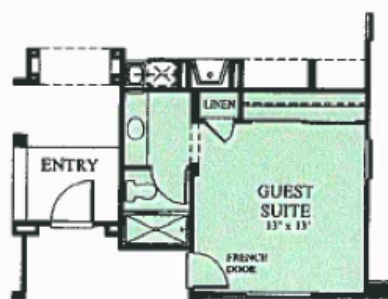

# Monet - Plan 1

Approximately 2,125 Square Feet • 2 Bedrooms & Den, 2 Baths

#1 OPTIONAL BEDROOM 3  
REPLACES DEN/ADDS BATH 3

#2B OPTIONAL POWDER ROOM

#2 OPTIONAL GUEST SUITE  
REPLACES BEDROOM #2

#3 OPTIONAL DINING  
REPLACES DEN