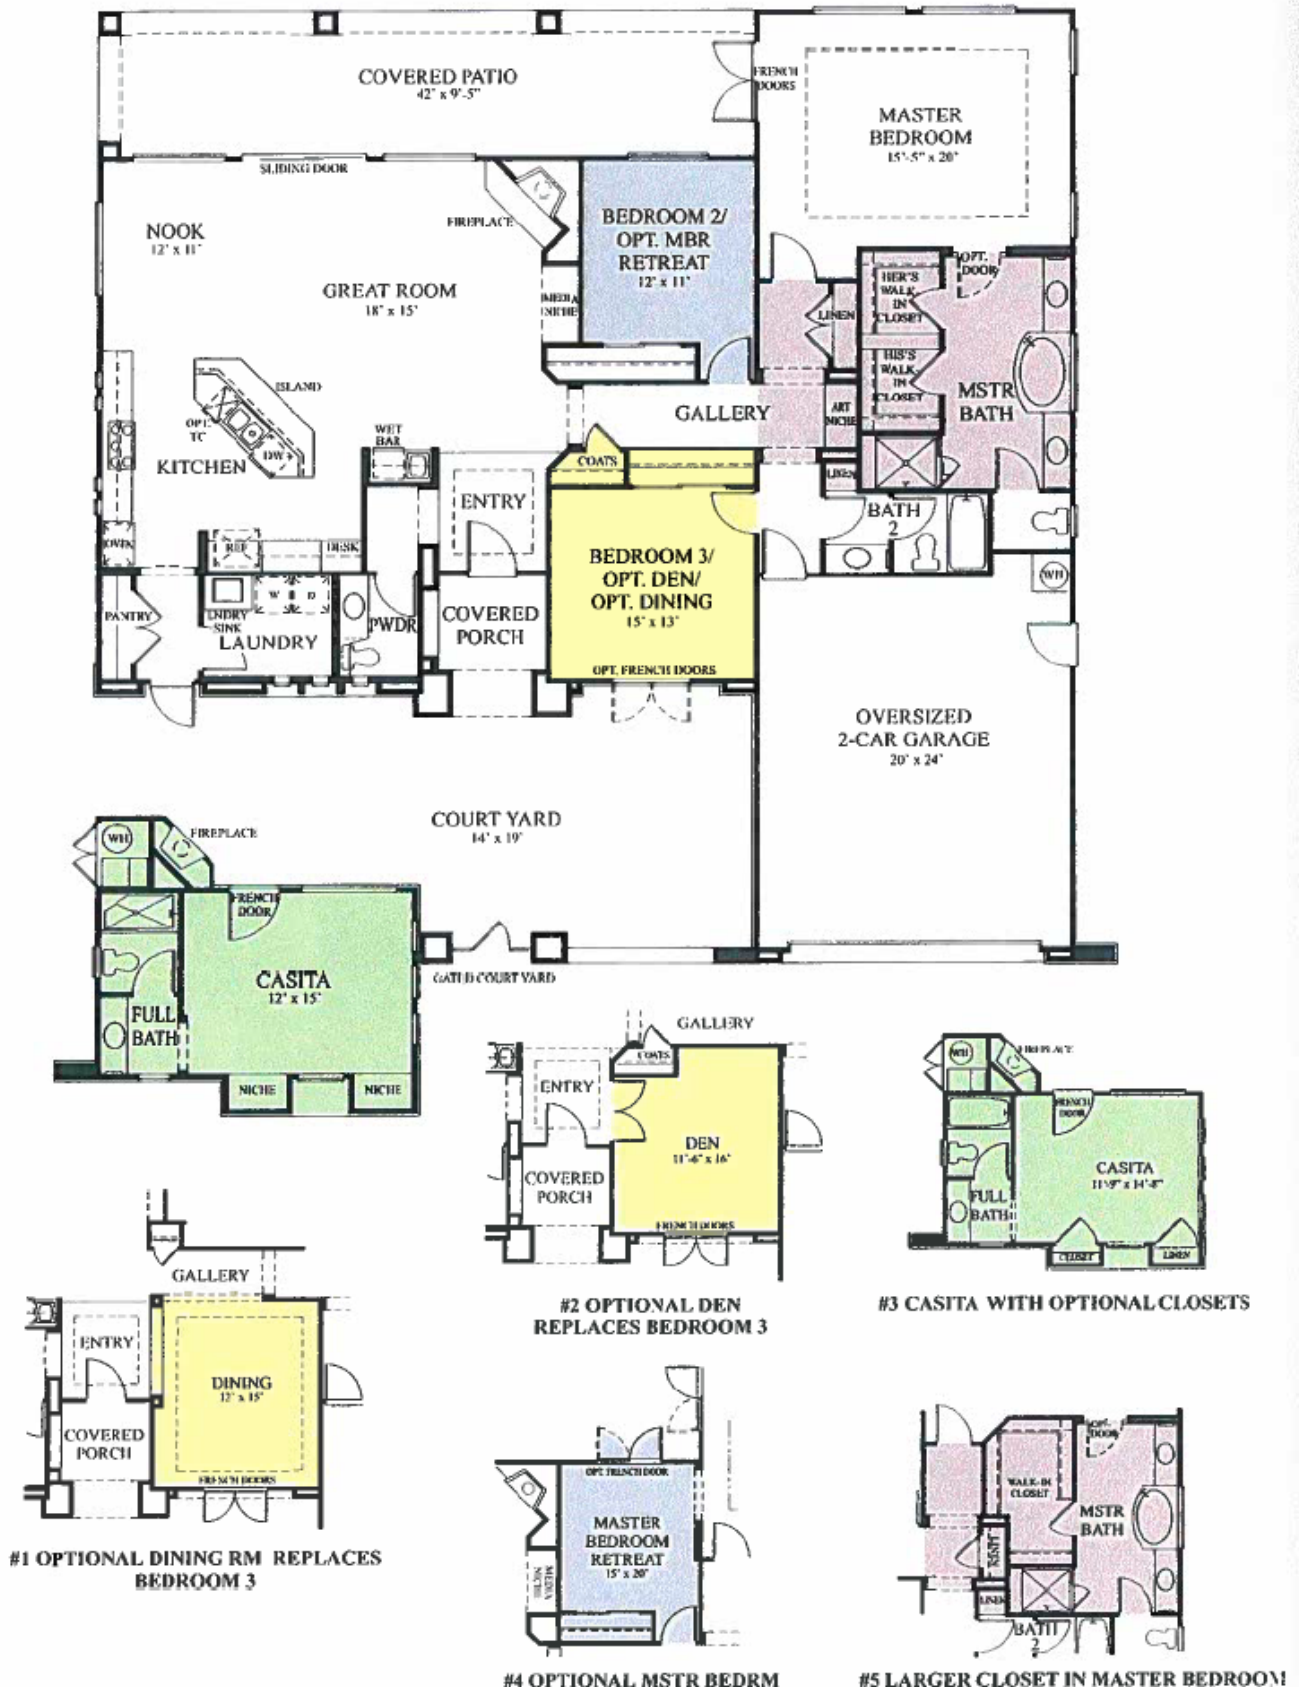

Chagall - Plan 2

Approximately 2,389 Square Feet (including Casita) • 3 Bedrooms, 2 Baths, Powder Room, Separate Casita with Full Bath

2A

2C

2D

All square footages are approximate and are subject to change. Floorplans and renderings are artist's