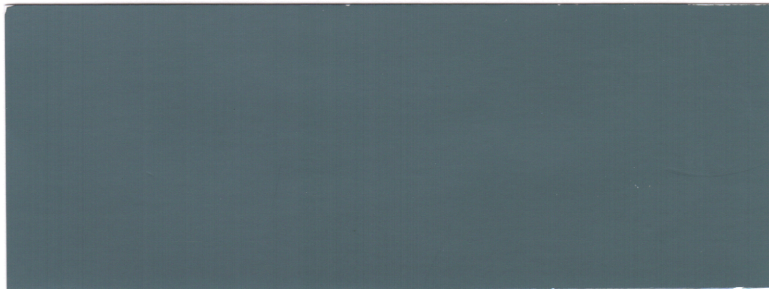

MONTAGE @ MISSION HILLS

COLOR SCHEME 8

MAIN BODY #1 - 8466 STAR LIGHT

MAIN BODY #2 - 8456 BRISTOL BEIGE

MAIN BODY #3 - 8311 ROMAN STONE

MAIN BODY #4 -
VP45-6878

MAIN BODY #5 / FRONT ENT DOOR
/ WRT IRON - 8751 TOASTED TAUPE