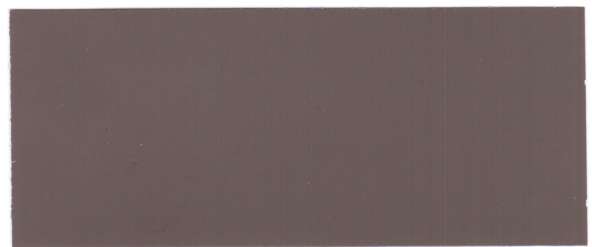

MONTAGE @ MISSION HILLS

COLOR SCHEME 8

MAIN BODY #1 - 8466 STAR LIGHT

MAIN BODY #2 - 8456 BRISTOL BEIGE

MAIN BODY #3 - 8311 ROMAN STONE

MAIN BODY #4 -
VP45-6878

MAIN BODY #5 / FRONT ENT DOOR
/ WRT IRON - 8751 TOASTED TAUPE